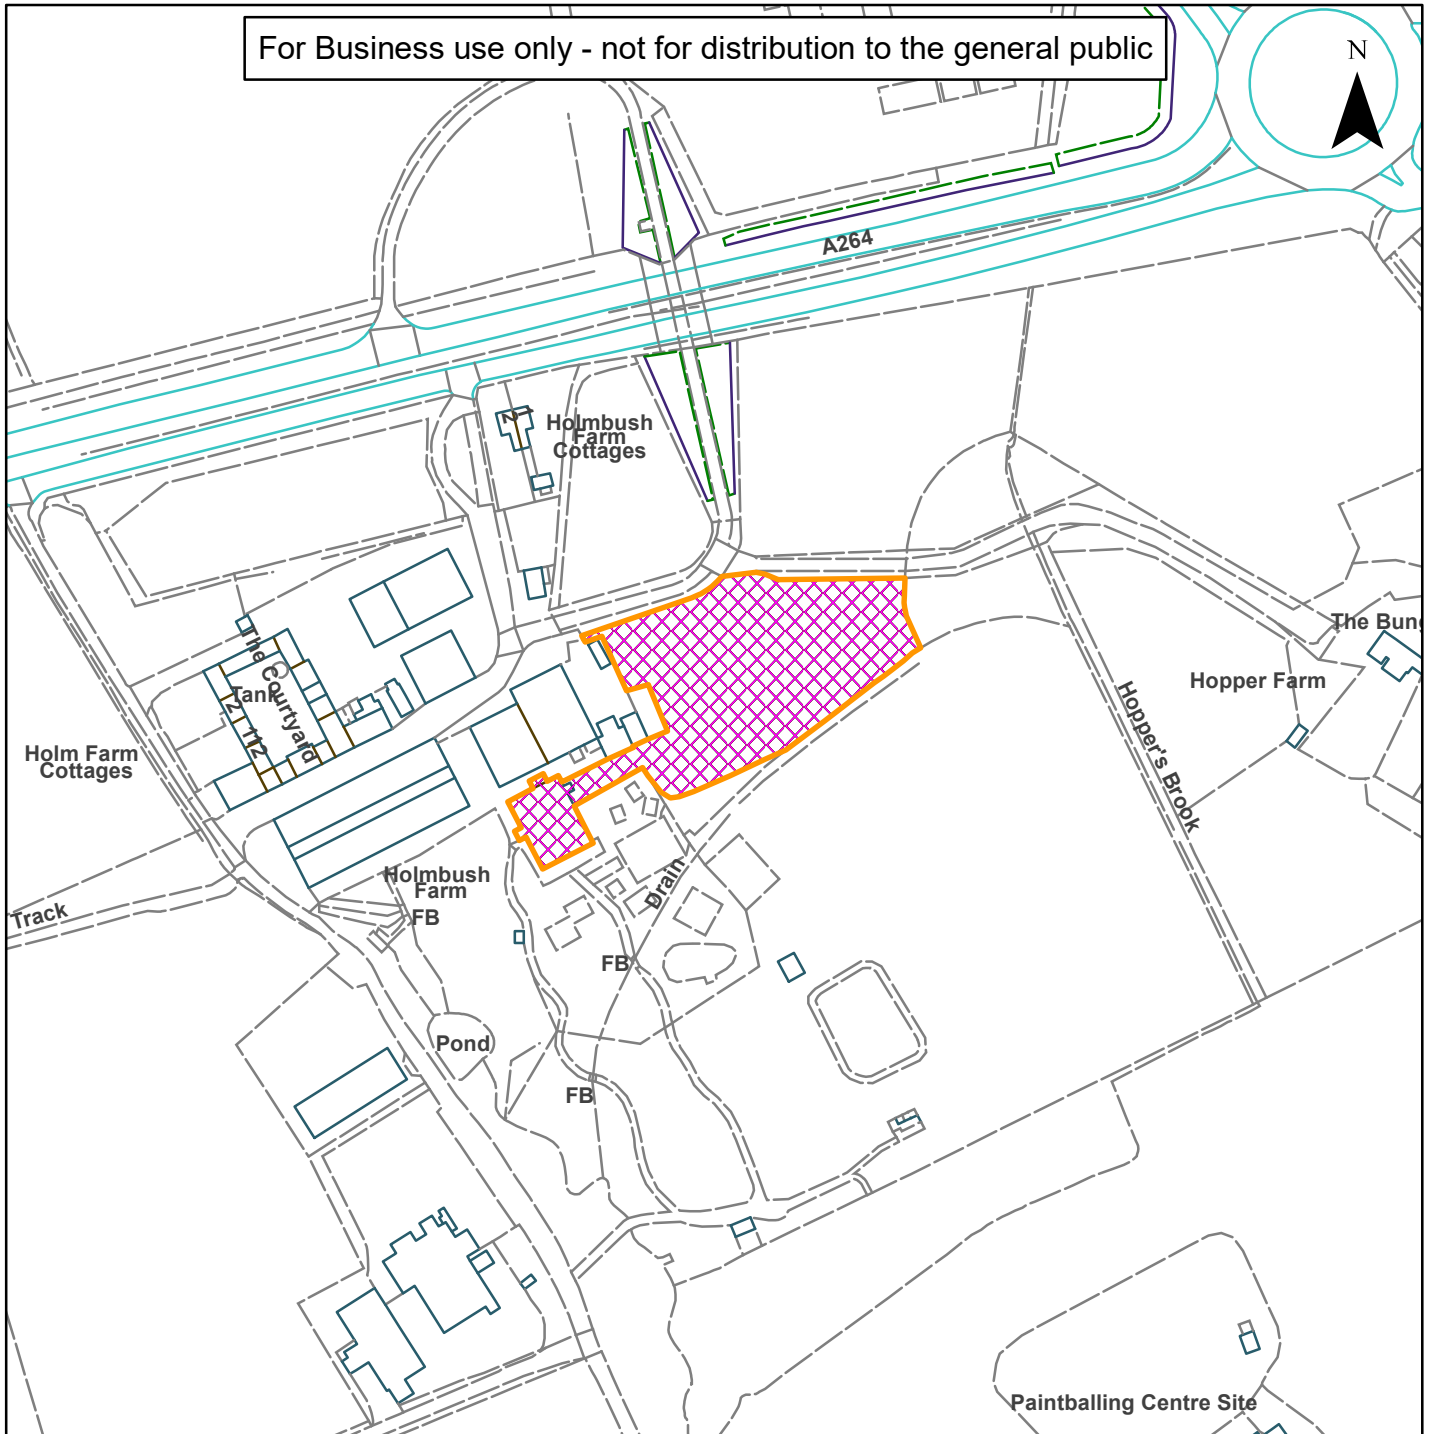

06) DC/23/0980

Horsham
District
Council

Holmbush Farm, Crawley Road, Faygate, West Sussex, RH12 4SE

For Business use only - not for distribution to the general public

Scale: 1:2,500

Reproduced by permission of Ordnance Survey map on behalf of HMSO. © Crown copyright and database rights (2019). Ordnance Survey Licence.100023865